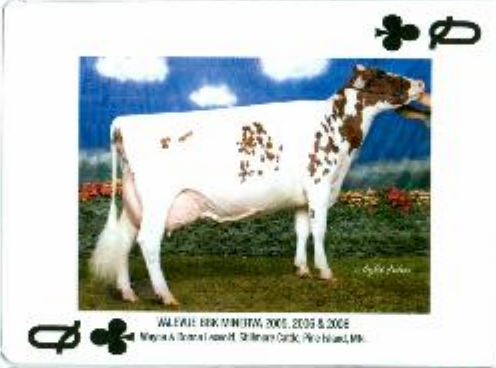

NDS Champion Cow Playing Cards Order Form

1 Deck of 52 4-Color Champion Cow Cards..... \$ 4.00

Postage on 1-2 decks \$ 3.00

Postage on 3-6 decks \$ 6.00

Postage on 7+ decks \$ 10.00

Name: _____

Street Address: _____