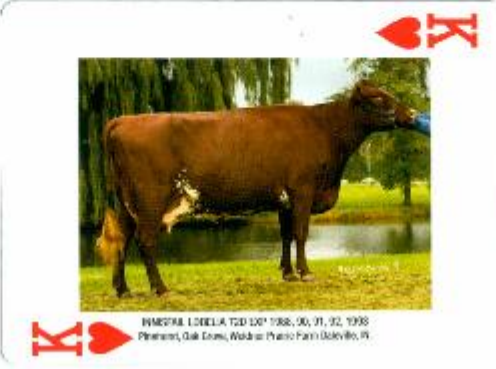

NDS Champion Cow Playing Cards Order Form

1 Deck of 52 4-Color Champion Cow Cards..... \$ 4.00

Postage on 1-2 decks \$ 3.00

Postage on 3-6 decks \$ 6.00

Postage on 7+ decks \$ 10.00

Name: _____

Street Address: _____