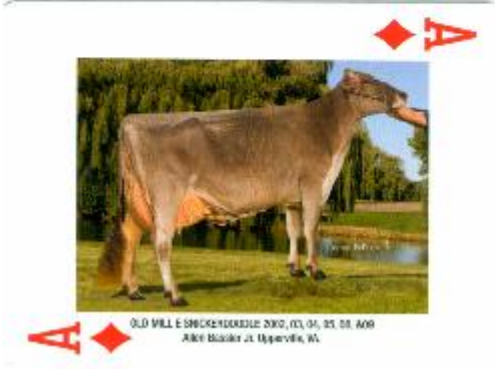

NDS Champion Cow Playing Cards Order Form

1 Deck of 52 4-Color Champion Cow Cards..... \$ 4.00

Postage on 1-2 decks \$ 3.00

Postage on 3-6 decks \$ 6.00

Postage on 7+ decks \$ 10.00

Name: _____

Street Address: _____