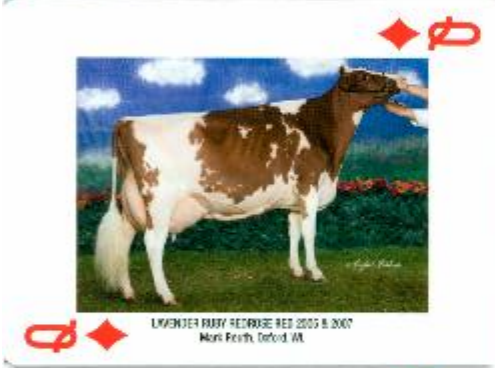

NDS Champion Cow Playing Cards Order Form

1 Deck of 52 4-Color Champion Cow Cards..... \$ 4.00

Postage on 1-2 decks \$ 3.00

Postage on 3-6 decks \$ 6.00

Postage on 7+ decks \$ 10.00

Name: _____

Street Address: _____