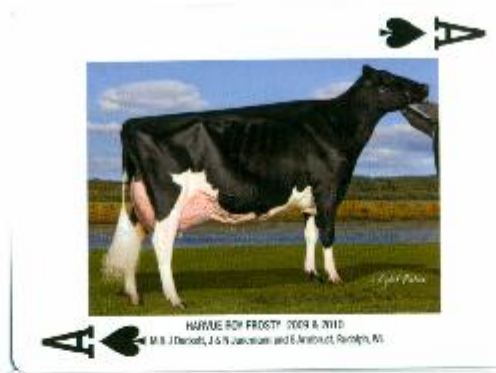

NDS Champion Cow Playing Cards Order Form

1 Deck of 52 4-Color Champion Cow Cards..... \$ 4.00

Postage on 1-2 decks \$ 3.00

Postage on 3-6 decks \$ 6.00

Postage on 7+ decks \$ 10.00

Name: _____

Street Address: _____